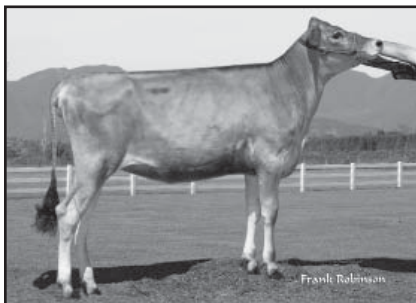

Sunset Canyon Governor FP Anthem
1st Senior heifer calf