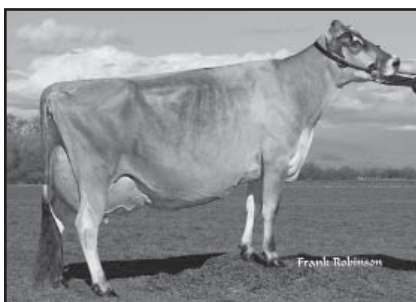

Yosemite Cavalier AA E15342
1st 5-yr.-old cow