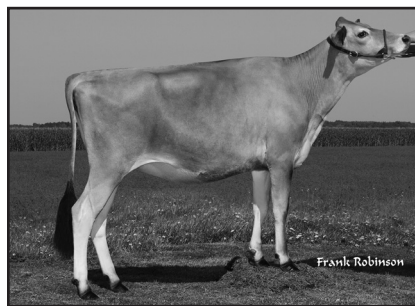

Produce of dam (2 shown)

McCalister Russell

Best pair (7 shown)

McCalister Russell

Select PHS Madelina-ET
1st 4-yr.-old cow
Senior, Grand and Res. Supreme Champion

Elliotts Blackstone Chanel-ET
1st Intermediate heifer calf
Junior and Reserve Supreme Champion