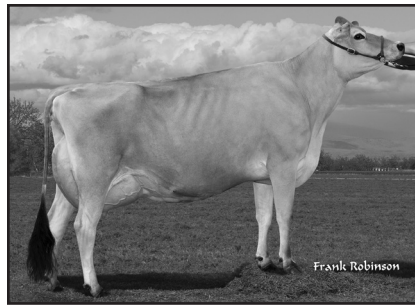

Produce of dam (2 shown)

McCalister Russell

Best pair (7 shown)

McCalister Russell

Select PHS Madelina-ET
1st 4-yr.-old cow
Senior, Grand and Res. Supreme Champion

Elliotts Blackstone Chanel-ET
1st Intermediate heifer calf
Junior and Reserve Supreme Champion