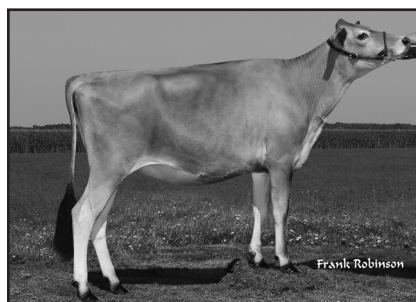

1. Yosemite Jersey Dairy
 2. Hank Van Exel
- Daughter dam** (3 shown)
1. Rebecca Sanders
 2. Regina Pozzi
- Dairy herd** (4 shown)
1. Yosemite Jersey Dairy
 2. Brentwood Farms

BW Legion Galiana ET629-ET
1st Junior 3-yr.-old

Exels Elite Ada 1938
1st 5-yr.-old cow
Senior and Grand Champion

Select PHS Madelina-ET
1st 4-yr.-old cow
Res. Senior and Res. Grand Champion

Elliotts Blackstone Chanel-ET
1st Intermediate heifer calf
Junior Champion