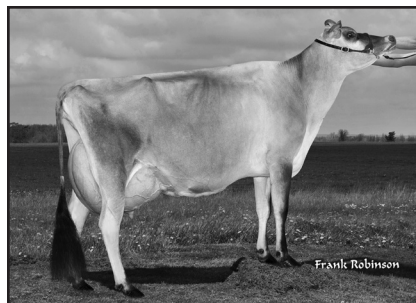

California State Fair Jersey Show

- July 24, 2012, California State Fairgrounds, Sacramento, Calif.
- Paul Trapp, Taylor, Wis., judge
- 84 head shown
- **Sr. and Gr. Champ. female**—Exels Elite Ada 1938, Adam John Van Exel, Lodi
- **Res. Sr. and Res. Gr. Champ. female**—Select PHS Madelina-ET, Rebecca Sanders, Hilmar
- **Jr. Champ. female**—Elliotts Blackstone Chanel-ET, Jacqueline A. Kisst, Ripon
- **Res. Jr. Champ. female**—Budjon Iatola Lolita-ET, Yosemite Jerseys, B. Barlass and R. Teixeira, Hilmar
- **Premier Breeder and Premier Exhibitor**—Brentwood Farms, Orland

1. Yosemite Jersey Dairy
 2. Hank Van Exel
- Daughter dam** (3 shown)
1. Rebecca Sanders
 2. Regina Pozzi
- Dairy herd** (4 shown)
1. Yosemite Jersey Dairy
 2. Brentwood Farms

BW Legion Galiana ET629-ET
1st Junior 3-yr.-old